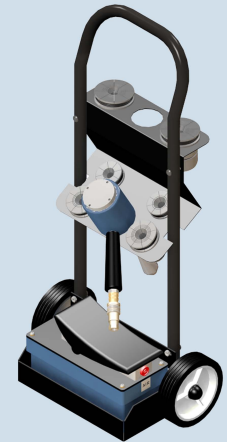

HAND EXPANDER

The revolutionary tool that lets you replace only worn-out sections of exhaust pipe

**The portable Hand Expander does the work of four ordinary tools - cheaper, faster, better!
Available in a 4 or 6 segment set.**

Light weight
(only 4.5kg, 10 pounds).

Compactly built and easy to operate.

Fast
(does the job in 15 seconds maximum).

Easy to set size specification.

Portable or bench mount.

Eliminates need for welding.

Gives a tight joint.

AMH[®]

Blue Boy

State of the art technology at your finger tips

Hand Expander

The Portable Car Exhaust Pipe Expander

Specifications

Expansions Range	1 1/2" through 3 1/2" I.D. and O.D.
Calibration	Adjustable, full range of controlled inside and outside diameter
Accuracy	Controlled I.D. - Nominal Plus ,015" ± ,005" Controlled O.D. - Nominal + ,000" / ,010"
Stroke	1,350"
Air Pressure Required	60 to 120 psi
Maximum Hydraulic System Pressure	6 000 psi, regulated internally
Expansion Depth	1 3/4" minimum 2 1/4" maximum
Weight (Approximate)	10 pounds (with arbor and no segments sets)
Overall Length	12,00"
Safety Factor	2 to 1

Standard Tooling

Slip Segment Set (optional)

Flare Segment Set (36HE02)

Ball Joint Segment Set (36HE03)

Standard Kit:

- 1 Gun
- 1 Hose
- 1 Cart
- 1 Pump
- 6 Segments

Comes Complete With (standard kit):

Qty:	Description:	Part Numbers:
1	Gun	41.100.01.10
1	10ft Hose with Quick Connect CMO	41.100.01.23
1	Cart	41.101.XX.XXX
1	Hydraulic Pump	41.100.01.16
1	Slip Segment Set 1 1/2"	33SSS112
1	Slip Segment Set 1 3/4"	33SSS134
1	Slip Segment Set 2"	33SSS200
1	Slip Segment Set 2 1/4"	33SSS214
1	Slip Segment Set 2 1/2"	33SSS212
1	Slip Segment Set 3"	33SSS300