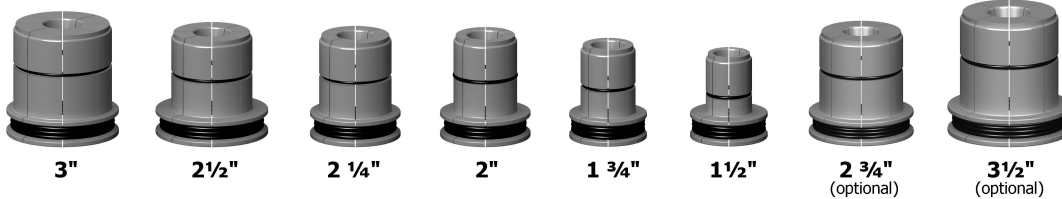

AMH[®]

Blue Boy

State of the art technology at your finger tips

Hand Expander

The Portable Car Exhaust Pipe Expander

Specifications

Expansions Range	1 1/2" through 3 1/2" I.D. and O.D.
Calibration	Adjustable, full range of controlled inside and outside diameter
Accuracy	Controlled I.D. - Nominal Plus ,015" ± ,005" Controlled O.D. - Nominal + ,000" / ,010"
Stroke	1,350"
Air Pressure Required	60 to 120 psi
Maximum Hydraulic System Pressure	6 000 psi, regulated internally
Expansion Depth	1 3/4" minimum 2 1/4" maximum
Weight (Approximate)	10 pounds (with arbor and no segments sets)
Overall Length	12,00"
Safety Factor	2 to 1

Standard Tooling

Slip Segment Set (optional)

Flare Segment Set (36HE02)

Ball Joint Segment Set (36HE03)

Standard Kit:

- 1 Gun
- 1 Hose
- 1 Cart
- 1 Pump
- 6 Segments

Comes Complete With (standard kit):

Qty:	Description:	Part Numbers:
1	Gun	41.100.01.10
1	10ft Hose with Quick Connect CMO	41.100.01.23
1	Cart	41.101.XX.XXX
1	Hydraulic Pump	41.100.01.16
1	Slip Segment Set 1 1/2"	33SSS112
1	Slip Segment Set 1 3/4"	33SSS134
1	Slip Segment Set 2"	33SSS200
1	Slip Segment Set 2 1/4"	33SSS214
1	Slip Segment Set 2 1/2"	33SSS212
1	Slip Segment Set 3"	33SSS300